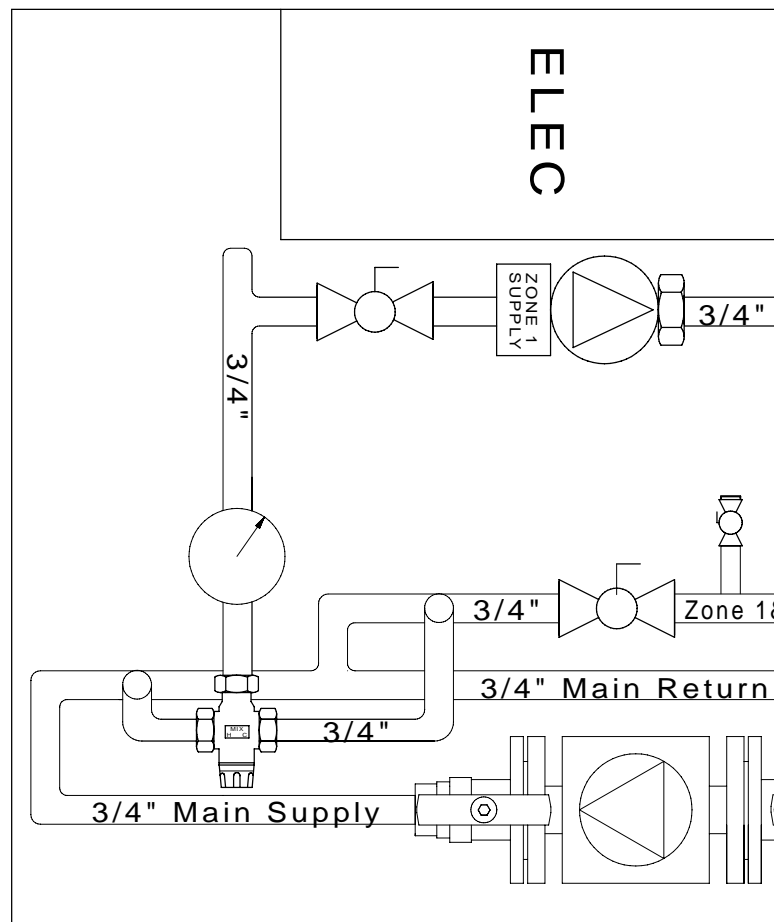

8"

20"

24"

Legend

DO NOT SCALE DRAWING, DIMENSIONS ARE IN INCHES

Drawn by:

BR

Type:

Primary/Secondary (Tankless)

Part Number:

HP20001T

Model Number:

HTP-1T